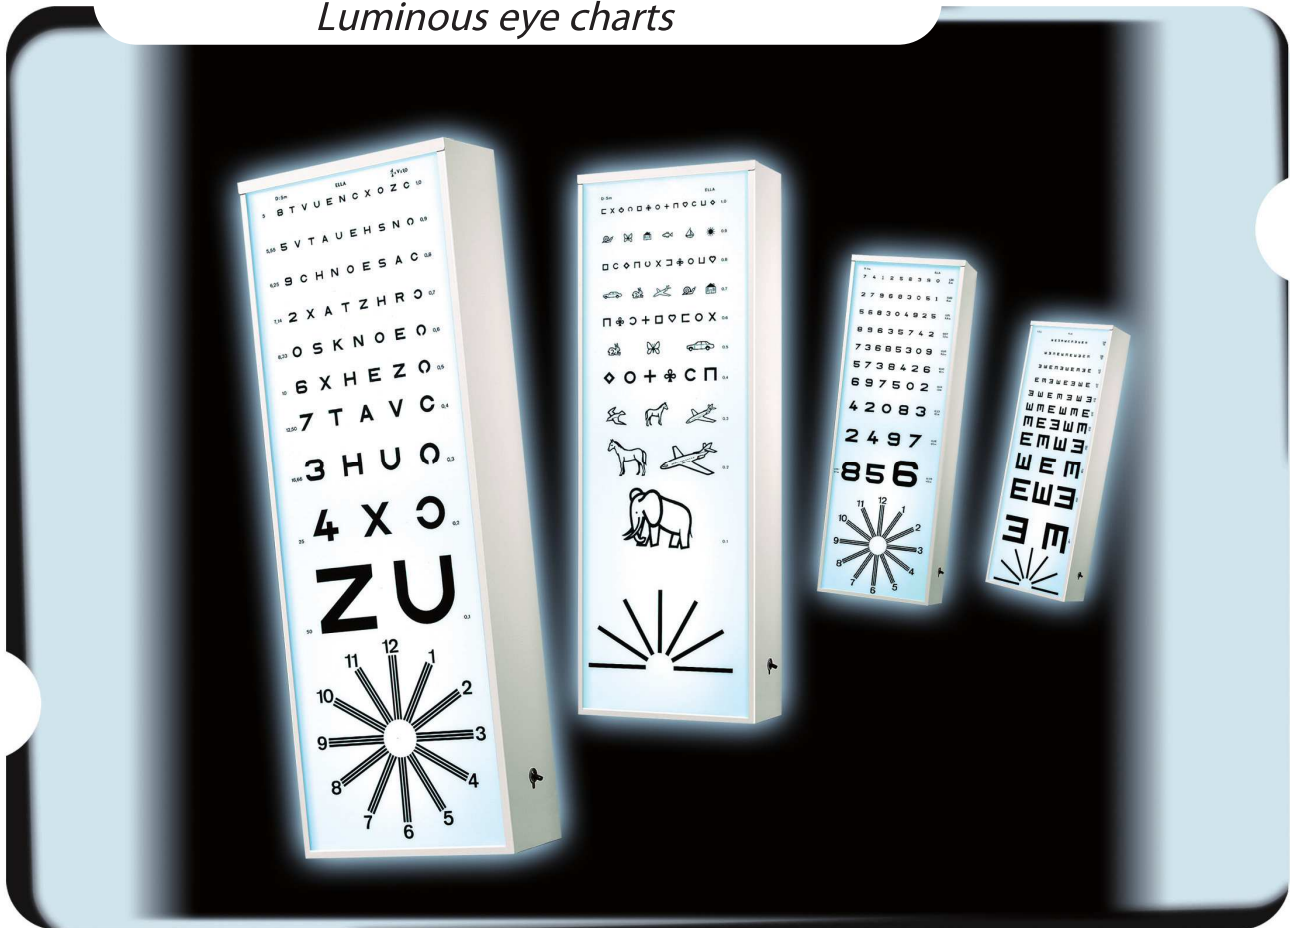

Luminous eye charts

There are two versions of the Ella eye charts:

- Overall lighting control:
 Ref. EFTL fixed test
 Ref. ETINFL interchangeable tests

Choices of test

*Please specify your choice of test when ordering

Ref. ELU 9
 Remote controlled chart for opticians. Direct reading from 4 or 5 m or reversed from 2.50 m
 Voltage: 230 volts, 50 Hz

Ref. T22 Album of Ishihara test plates. Full set of 38 plates. Also available for children.