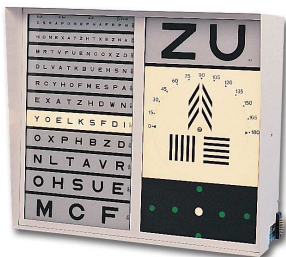

Luminous eye charts

There are two versions of the Ella eye charts:

- Overall lighting control:
 Ref. EFTL fixed test
 Ref. ETINFL interchangeable tests

Choices of test

*Please specify your choice of test when ordering

Ref. ELU 9
 Remote controlled chart for opticians. Direct reading from 4 or 5 m or reversed from 2.50 m
 Voltage: 230 volts, 50 Hz

Ref. T22 Album of Ishihara test plates. Full set of 38 plates. Also available for children.