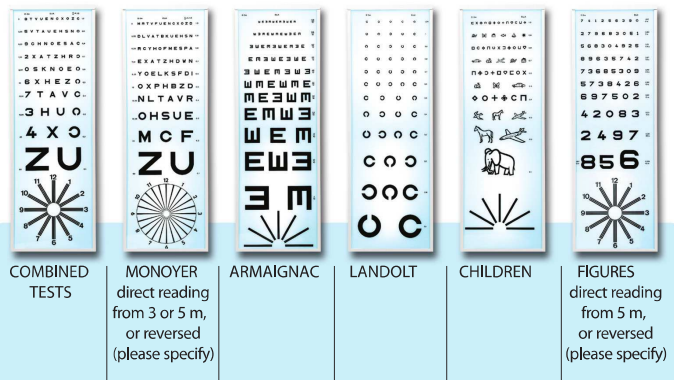

Luminous eye charts

There are two versions of the Ella eye charts:

- Overall lighting control:
 Ref. EFTL fixed test
 Ref. ETINFL interchangeable tests

Choices of test

*Please specify your choice of test when ordering

Ref. ELU 9
 Remote controlled chart for opticians. Direct reading from 4 or 5 m or reversed from 2.50 m
 Voltage: 230 volts, 50 Hz

Ref. T22 Album of Ishihara test plates. Full set of 38 plates. Also available for children.